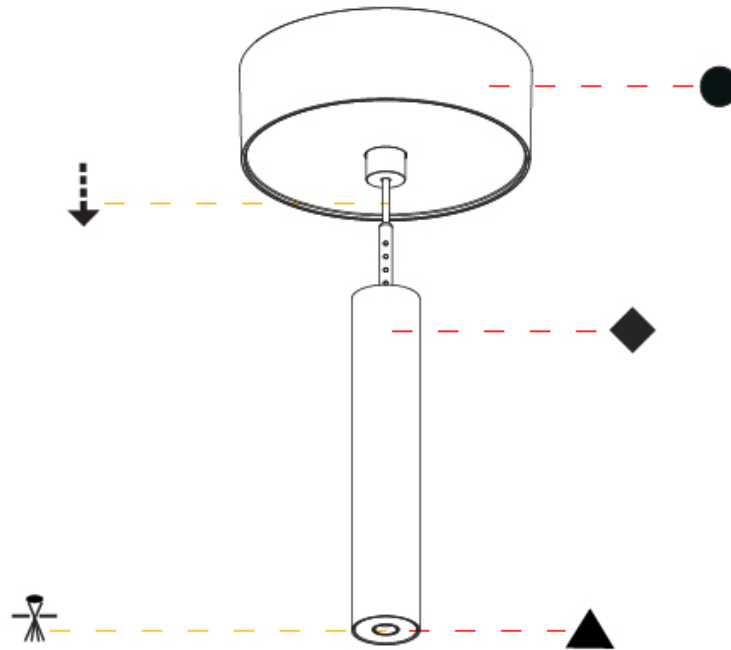

Shape: Cylinder
 Diameter (mm): 28
 Diameter (in): 1 1/8
 Height (mm): 150
 Height (in): 5 7/8
 Max. Overall Height (mm): 2150
 Max. Overall Height (in): 84 3/8
 Light Distribution: Downlight
 Weight (kg): 0.422
 Weight (lbs): 0.93
 Fixture Finish: [SSR / BKV / CWI / CRY / HAB / UFT / ITA / RUA / FTG / MYG / LOD / PUS / FRO / FUP / KIA / POP / BLS / SPG / MEY / GOH / GUM / CHC / COM / ABZ / JAG / OBR / MOS / ROR](#)
 Fixture Material: Aluminum
 Cable Details: [2000mm or 4000mm Black Cable](#)

OPTICAL

Optic°: [24 / 32 / 34 / 55 / 58](#)

RATINGS AND CERTIFICATIONS

Certified By: Certified for North American Standards
 IP rating: IP20

HANGOVER PLUG MONOPOINT SURFACE CANOPY SUSPENSION

A30824-

PROJECT
TYPE
SPECIFIER
QUANTITY
DATE

Shape: Cylinder
 Diameter (mm): 28
 Diameter (in): 1 1/8
 Height (mm): 150
 Height (in): 5 7/8
 Max. Overall Height (mm): 2150
 Max. Overall Height (in): 84 3/8
 Min. Recessing Depth (mm): 75
 Min. Recessing Depth (in): 2 15/16
 Light Distribution: Downlight
 Weight (kg): 0.274
 Weight (lbs): 0.60
 Fixture Finish: SSR / BKV / CWI / CRY / HAB / UFT / ITA / RUA / FTG / MYG / LOD / PUS / FRO / FUP / KIA / POP / BLS / SPG / MEY / GOH / GUM / CHC / COM / ABZ / JAG / OBR / MOS / ROR
 Fixture Material: Aluminum
 Cable Details: 2000mm or 4000mm Black Cable
 Cut-out Measurements: 68mm / 2 11/16"